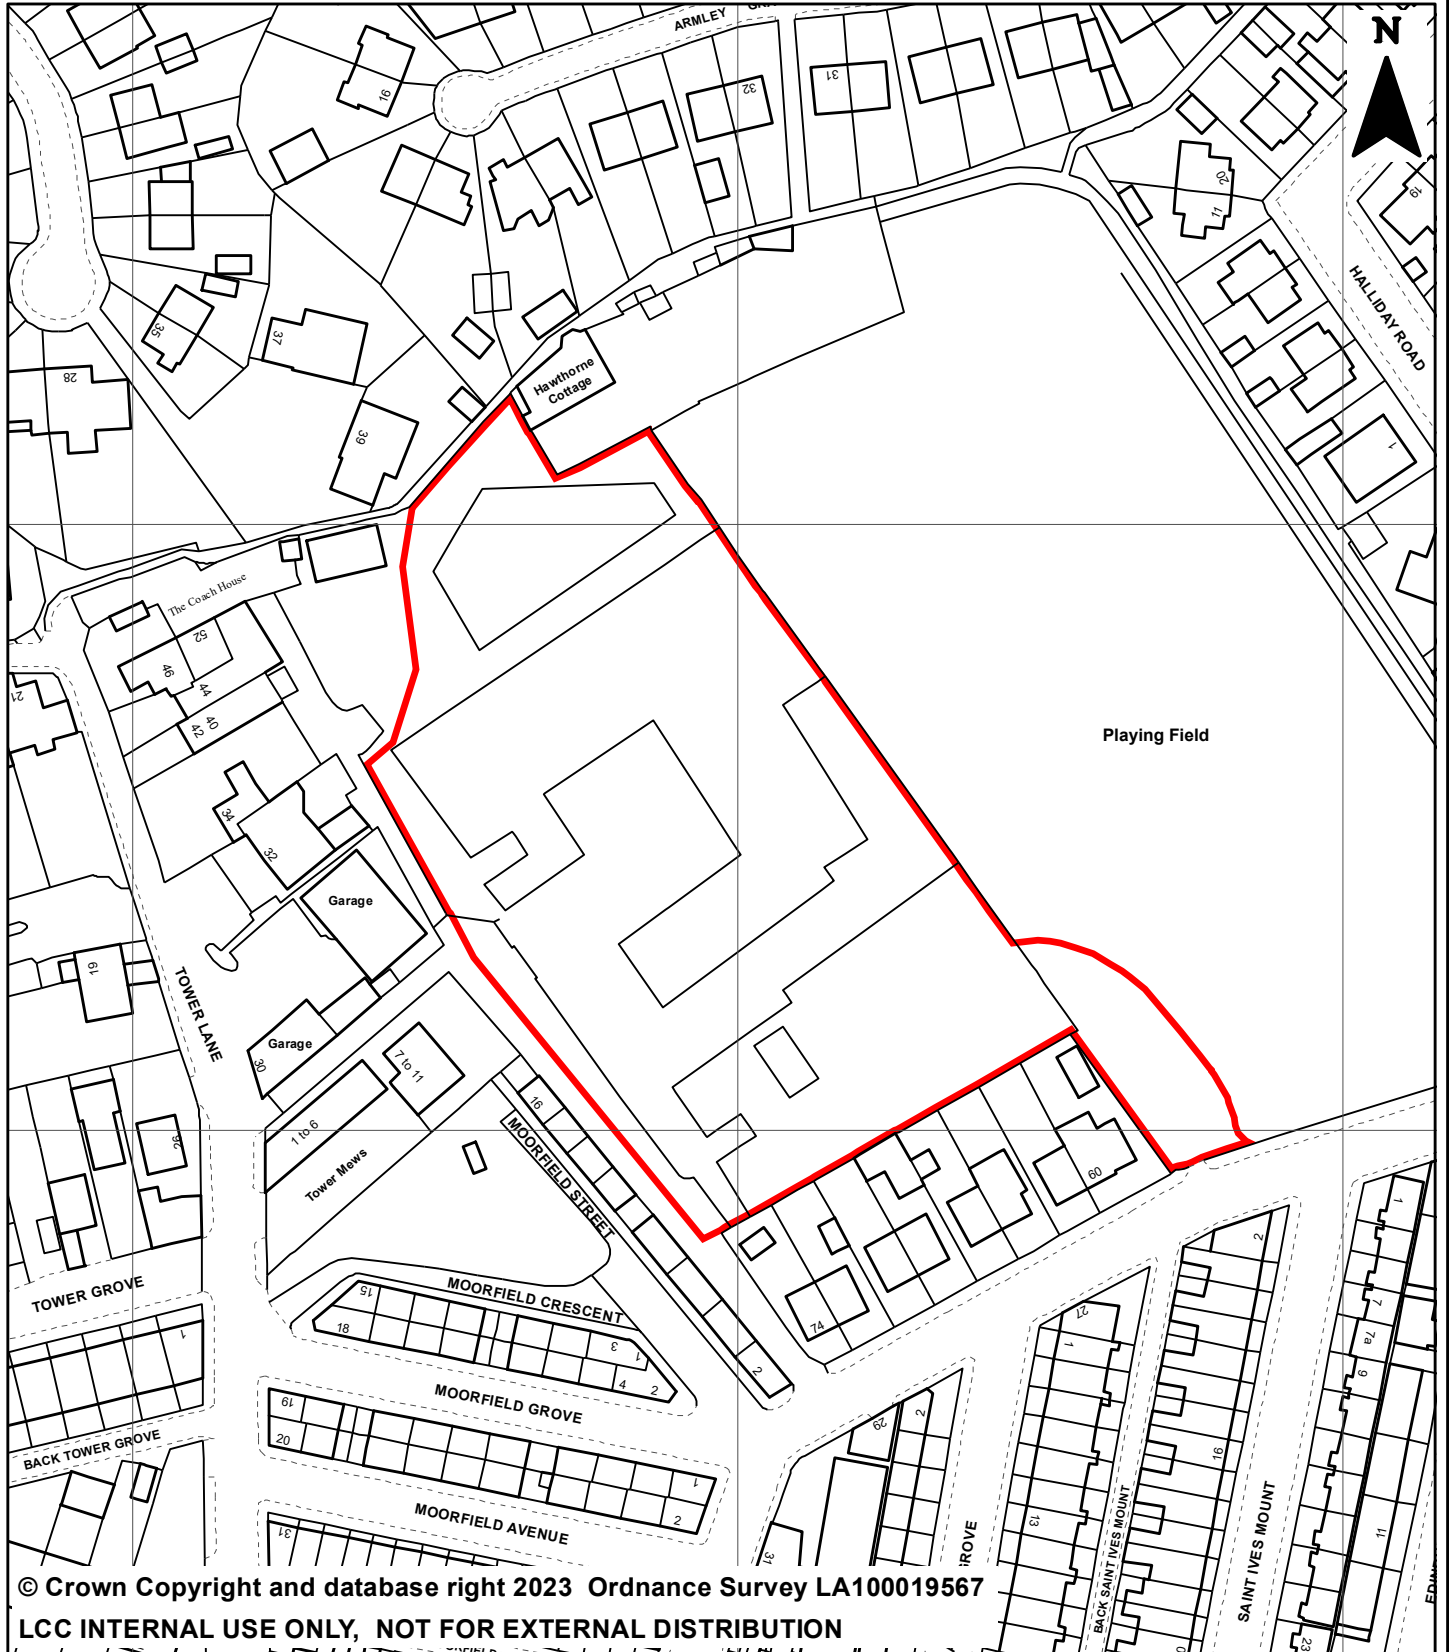

**TOWER WORKS LOCATION PLAN
MOORFIELD ROAD
ARMLEY
LEEDS, LS12**

© Crown Copyright and database right 2023 Ordnance Survey LA100019567

LCC INTERNAL USE ONLY, NOT FOR EXTERNAL DISTRIBUTION

You are not permitted to copy, sub-licence, distribute or sell any of this data to third parties in any form.
Produced by Land Records, City Development, Leeds City Council

PREP BY	J Sohanpall
DATE SAVED:	04/09/2023
OS No:	SE2633
SCALE	1:1,250
PLAN No	22885